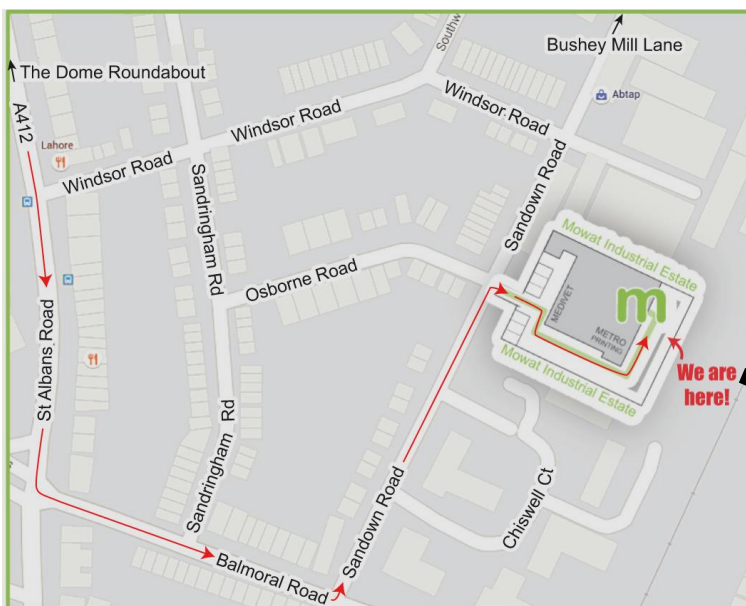

(Visit <http://www.mapac.com/education/parents> for updates and shop opening times which may vary!)

Shop address: 11, Mowat Industrial Estate, Sandown Rd, Watford WD24 7UZ

3. ONLINE ORDERING GUIDE

Our aim is that all orders are sent out within 10 working days. During the busy summer period, it can take a little longer, so please allow us some extra time to get your order to you.